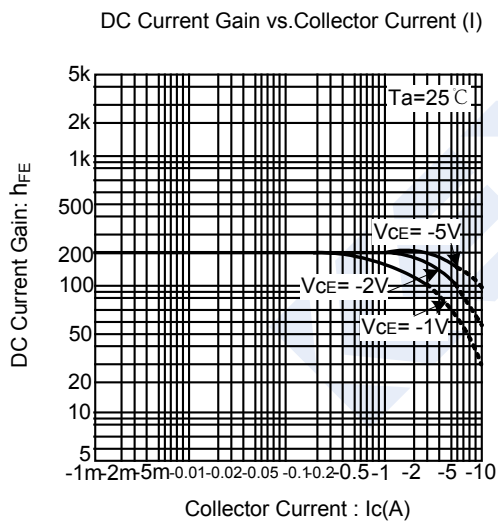

PNP Transistors

2SB1412

Typical Characteristics

PNP Transistors

2SB1412

■ Typical Characteristics

PNP Transistors

2SB1412